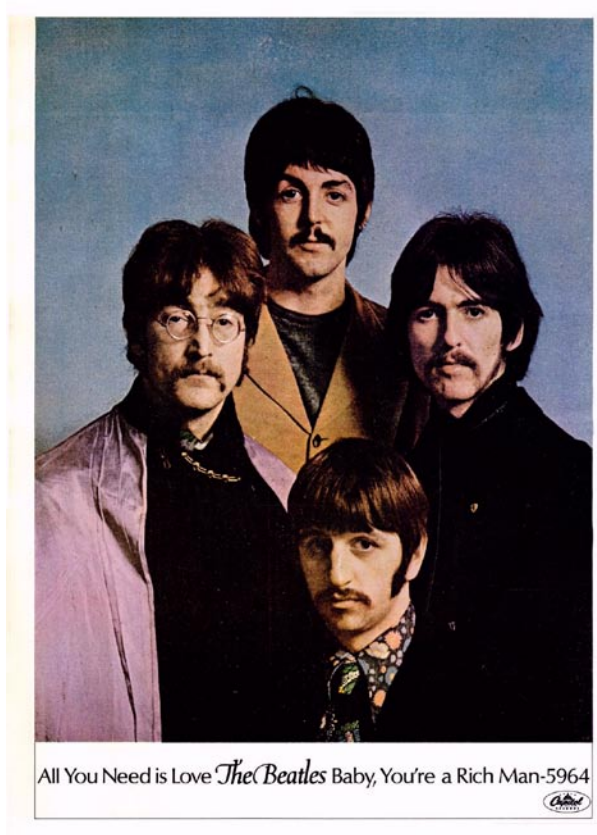

62-01A (Keystone print)
Factories: Scranton, Decca Gloversville