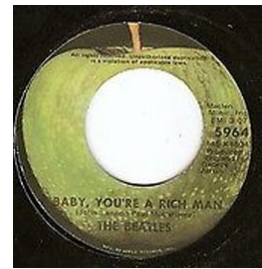

Apple label with black star on the full side

Factory: Los Angeles

May, 1971, to June, 1971

Label af

Apple 5964

Apple label with "MFD. BY APPLE" on the full side

Factory: Los Angeles

Label may be flat or glossy. Later copies have "MFD. BY APPLE" on both sides.

Factory: Jacksonville

Factory: Winchester

Label may be flat or glossy.

Copies pressed in 1974-5 have "Mastered by Capitol" in the matrix.

Label ar

Apple 5964
Apple label with rights information on one or both sides.
Factory: Los Angeles arL
Rights information appears at the top part of the A-side label.

Factory: Jacksonville arJ
As above, but darker.

Label 72r

Capitol 5964
Orange label with rights disclaimer
Factory: Los Angeles
"Capitol" is in olive green on LA copies.
Factory: Winchester
Exists?

Label 78

Capitol 5964
Purple label with large logo; rim text starts with "MFD."
Factory: Jacksonville
With "TIME" on label
Factory: Winchester
Without "TIME" on label

Label SL81s

Capitol Star Line A-6300
Blue Star Line label with A- prefix and "stereo" on labels.
Jacksonville pressings from this point on have a voice saying "seven" at the beginning of "Baby, You're a Rich Man."