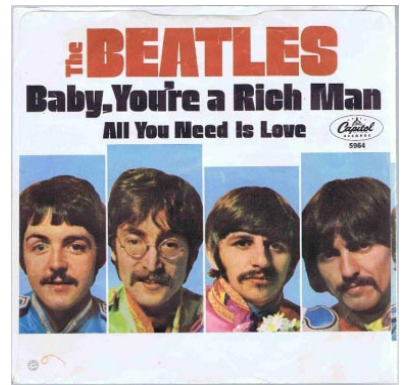

"All You Need is Love"/"Baby, You're a Rich Man"

Label 62dj

Capitol P-5964
Yellow label with promotional print.

62dj (Bert-Co print)
Factories: Los Angeles

Label 62-01

Capitol 5964
Orange/yellow swirl label without subsidiary print.
No comma in B-side song title.
First pressing

62-01A (Keystone print)
Factories: Scranton, Decca Gloversville

62-01B (Bert-Co print)
Factories: Los Angeles

Label 62-02

Capitol 5964
Orange/yellow swirl label without subsidiary print.
Comma in B-side song title.

62-02A (Keystone print)
Factories: Scranton, Decca Gloversville

Picture sleeve PS1A (east coast):

The sleeve is cut straight across the top on both sides.
PS1A(a) – The open side has “All You Need is Love” at the top.
PS1A(b) – The open side has “Baby, You’re a Rich Man” at the top.

Picture sleeve PS1B (west coast):

The sleeve is tab cut.
PS1B(a) – The tab side has “All You Need is Love” at the top.
PS1B(b) – The tab side has “Baby, You’re a Rich Man” at the top.

Label 62xw

Capitol 5964
Orange/yellow swirl label with subsidiary print in white.
October, 1968, to March/April, 1969
Factory: Los Angeles
Small print.