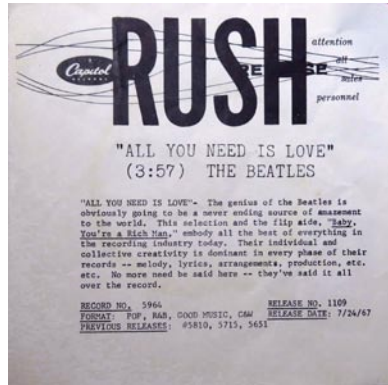

"All You Need is Love"/"Baby, You're a Rich Man"

Label 62dj

Capitol P-5964
Yellow label with promotional print.

62dj (Bert-Co print)
Factories: Los Angeles

Label 62-01

Capitol 5964
Orange/yellow swirl label without subsidiary print.
No comma in B-side song title.
First pressing

62-01A (Keystone print)
Factories: Scranton, Decca Gloversville

62-01B (Bert-Co print)
Factories: Los Angeles

Label 62-02

Capitol 5964
Orange/yellow swirl label without subsidiary print.
Comma in B-side song title.

62-02A (Keystone print)
Factories: Scranton, Decca Gloversville

Picture sleeve PS1A (east coast):

The sleeve is cut straight across the top on both sides.
PS1A(a) – The open side has “All You Need is Love” at the top.
PS1A(b) – The open side has “Baby, You’re a Rich Man” at the top.

Picture sleeve PS1B (west coast):

The sleeve is tab cut.
PS1B(a) – The tab side has “All You Need is Love” at the top.
PS1B(b) – The tab side has “Baby, You’re a Rich Man” at the top.

Label 62xw

Capitol 5964
Orange/yellow swirl label with subsidiary print in white.
October, 1968, to March/April, 1969
Factory: Los Angeles
Small print.