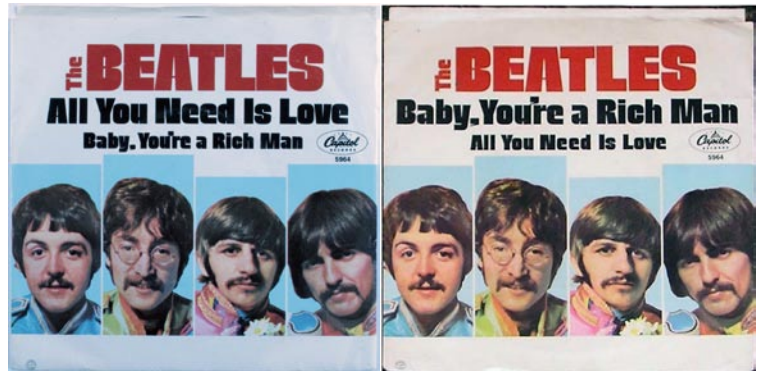

"All You Need is Love"/"Baby, You're a Rich Man"

Label 62dj

Capitol P-5964
Yellow label with promotional print.

62dj (Bert-Co print)
Factories: Los Angeles

Label 62-01

Capitol 5964
Orange/yellow swirl label without subsidiary print.
No comma in B-side song title.
First pressing

62-01A (Keystone print)
Factories: Scranton, Decca Gloversville

62-01B (Bert-Co print)
Factories: Los Angeles

Label 62-02

Capitol 5964
Orange/yellow swirl label without subsidiary print.
Comma in B-side song title.

62-02A (Keystone print)
Factories: Scranton, Decca Gloversville

Picture sleeve PS1A (east coast):

The sleeve is cut straight across the top on both sides.
PS1A(a) – The open side has “All You Need is Love” at the top.
PS1A(b) – The open side has “Baby, You’re a Rich Man” at the top.

Picture sleeve PS1B (west coast):

The sleeve is tab cut.
PS1B(a) – The tab side has “All You Need is Love” at the top.
PS1B(b) – The tab side has “Baby, You’re a Rich Man” at the top.

Label 62xw

Capitol 5964
Orange/yellow swirl label with subsidiary print in white.
October, 1968, to March/April, 1969
Factory: Los Angeles
Small print.