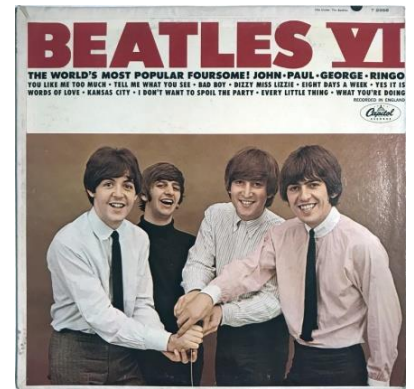

Beatles VI

First appearance in trade magazines: June 5, 1965.

Label 62-01

Mono

T-2358

Black rainbow label without subsidiary print.

First pressing – The publishing credit for “Words of Love” is assigned to ASCAP.