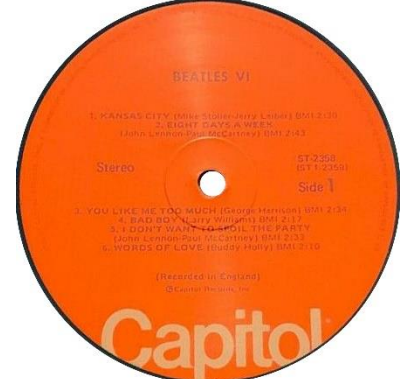

Factory: Winchester ("Capitol" in tan print)

"Stereo" appears at left.

Factory: Jacksonville, MCA Pinckneyville

Possible covers:

Cardboard cover with or without RIAA seal.

Posterboard cover.

Label 78

Capitol ST-2358