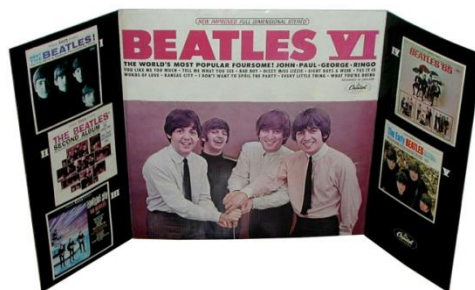

Beatles VI

First appearance in trade magazines: June 5, 1965.

Label 62-01

Mono

T-2358

Black rainbow label without subsidiary print.

First pressing – The publishing credit for “Words of Love” is assigned to ASCAP.

62-01B (Bert-Co print)

Factories: Los Angeles

Capitol Rushing 'Beatles VI'

HOLLYWOOD — Capitol Records is rush releasing the album “Beatles VI” in an effort “to stimulate dealer traffic.”

Brown Meggs, Capitol's merchandising vice-president, said the album was created expressly for the American market and features four new songs never available anywhere and four titles never released in the U. S. The remaining three songs have previously been issued.

Possible covers:

Drill-hole punch reading “PROMO.” In this punch, the middle of the “M” is pointed.
Cover without promo stamp and “See label for correct playing order.”

Stereo

ST-2358

Black rainbow label without subsidiary print.

Cover showing the correct playing order.

POP SPOTLIGHT

BEATLES VI

Capitol T 2358 (M); ST 2358 (S)

Obvious from the album title, this is the Liverpool group's sixth LP and one to rapidly hit the top of the charts. Perfectly timed for release to coincide with their summer concert tour of the U. S., the package contains their smash hit "Eight Days a Week." The Buddy Holly tune "Words of Love" is heard in a well-done revival as is the Larry Williams hit "Bad Boy."