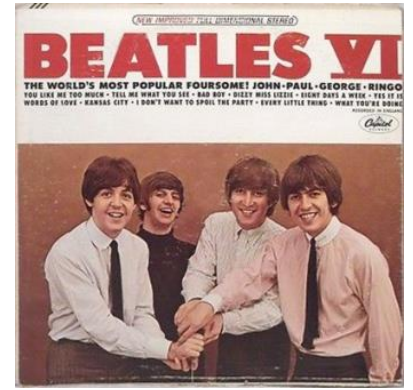

Capitol RECORDS (S) T 2358

Possible covers:

Cover reading “See label for correct playing order.”

Cover showing the correct playing order.

Label 62-RC1

Capitol

ST-8-2358

Rainbow label with “manufactured under license”

Back cover slick, folded around to the front, has the catalog number at the top right.

Pressed by Decca-Pinckneyville between January and September, 1969.

Later copies are lacking the catalog number on the back cover (folded over to the front).