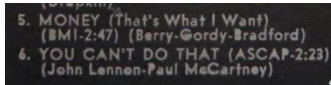

Stereo

ST-2080

01A (Keystone print)

Factory: Scranton

A(i) – The song time for “You Can’t Do That” is shown as 2:23.

A(ii) -- The song time for “You Can’t Do That” has been corrected to 2:33.