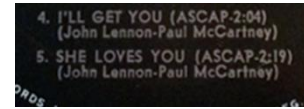

Possible covers:

“She Loves You” and “Roll Over Beethoven” in olive green print on front cover.

Label 62-03

Mono

T-2080

The first two songs on side two have song times.

The credit for “She Loves You” is shown as BMI.