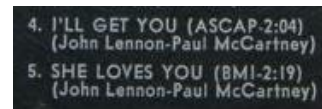

Label 62-03

Mono

T-2080

The first two songs on side two have song times.

The credit for “She Loves You” is shown as BMI.

Circa mid-1964 to late 1964.

03A (Keystone print)

Factory: Scranton, Decca

A(i) -- The middle of the T in the catalog number is over the hyphen before the X in the matrix number.

A(ii) -- The middle of the T in the catalog number is over the left side of the X in the matrix number.