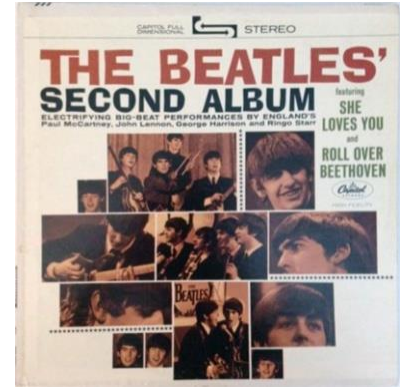

01xJ(ii) has the song numbers on side 1 under the R of STEREO.

Possible covers: “She Loves You” and “Roll Over Beethoven” in olive green print on front cover.

Label 62-RC1

Capitol ST-8-2080
 Rainbow label with "manufactured under license"
 Back cover slick, folded around to the front, has the catalog number at the top right. Pressed by Decca-Pinckneyville between January and September, 1969.