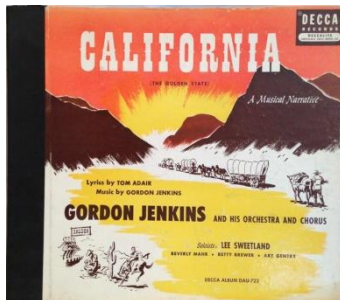

DLP 8011 - *Manhattan Tower/California*
Gordon Jenkins
Released October, 1949
A reissue of Decca DA-438 from April, 1946
and of Decca DAU-722 from December, 1949