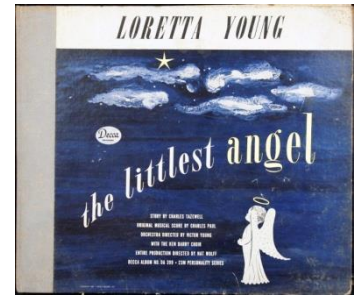

DLP 8009 - *The Littlest Angel/Lullaby of Christmas*
Loretta Young/Gregory Peck
Released: c. November, 1949 (?)
A reissue of Decca DA-399 from November, 1945
and of Decca DA-724 from Fall, 1949