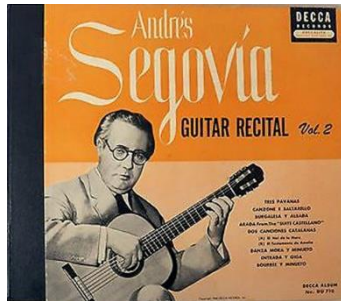

DL 8017 - *Guitar Recital by Vicente Gomez, Volume 1*
 Vicente Gomez
 Released May, 1952
 A reissue of Decca No. 17 from December, 1938
 And of Decca No. 60 from October, 1939

DL 8018 - *Latin American Folk Music, Volume 1 & 2*
 Julio Martinez Oyanguren
 Released May, 1951
 A reissue of Decca No. 174 from May, 1941
 and of Decca No. 186 from 1941.

DL 8019 - *Harpichord Music, Volume 1 & 2*
 Alice Ehlers
 Released 1951
 A reissue of Decca No. 61 and Decca No. 62 from 1939.

DL 8020 - *The Man Without a Country/
 What So Proudly We Hail*
 Bing Crosby
 Released 1951
 A reissue of Decca DAU-3 from September, 1947
 and Decca DA-453 from June, 1946.

DL 8021 – *Rolito*
 Frank Luther
 Released spring, 1951
 A reissue of Decca A-313 from June, 1944.

DL 8022 - *Guitar Recitals Volume 1 & 2*
 Andrés Segovia
 Released May, 1950
 A reissue of Decca DU-707 from September, 1949
 And of Decca DU-710 from October, 1949.