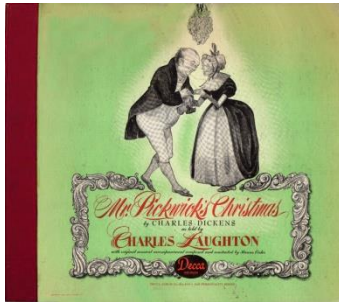

DL 8004 - *The Merry Widow*
 Original Cast
 Released: September 5, 1949
 A reissue of Decca A-364 from April, 1944

DLP 8005 - *Listening Time* –
 Fred Waring and the Pennsylvanians
 Released: September 5, 1949
 A reissue of Decca A-530 from April, 1947

DLP 8006 - *Familiar Waltzes from Favorite Operas and Favorite Encores*
 The Cincinnati Summer Opera Orchestra
 Released: September 5, 1949
 A reissue of Decca A-491 from December, 1946

DLP 8007 - "*Roberta*"
 Original Cast
 Released: September 5, 1949
 A reissue of Decca DA-374 from October, 1944

DLP 8008 - *For Whom The Bell Tolls/Golden Earrings*
 Victor Young and his Concert Orchestra
 Released: October, 1949 ?
 A reissue of Decca DA-360 from February, 1944
 and of Decca DA-644 from April, 1948

DLP 8009 - *The Littlest Angel/Lullaby of Christmas*
 Loretta Young/Gregory Peck
 Released: c. November, 1949 (?)
 A reissue of Decca DA-399 from November, 1945
 and of Decca DA-724 from Fall, 1949

DLP 8010 - *A Christmas Carol/Mr. Pickwick's Christmas*
 Ronald Colman/Charles Laughton
 Released c. October, 1949
 A reissue of Decca No. 290 from c. October, 1942
 and of Decca DA-379 from October, 1944