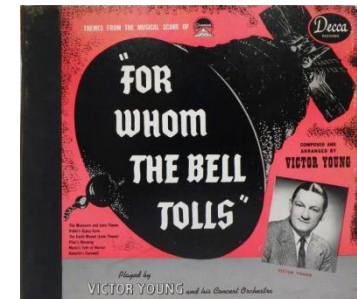

DLP 8008 - *For Whom The Bell Tolls/Golden Earrings*
Victor Young and his Concert Orchestra
Released: October, 1949 ?
A reissue of Decca DA-360 from February, 1944
and of Decca DA-644 from April, 1948