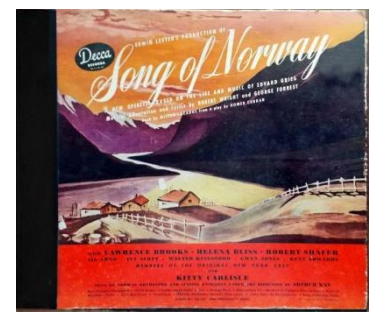

Decca's 8000 Series – the First Thirty* Albums

DL 8000 - *Oklahoma!*
 Original Cast
 Released: September 5, 1949
 A reissue of Decca A-359 from December, 1943

DL 8001 - *Annie Get Your Gun*
 Original Cast
 Released: September 5, 1949
 A reissue of Decca A-468 from July, 1946

DL 8002 - *Song Of Norway*
 Original Cast
 Released: September 5, 1949
 A reissue of Decca A-382 from March, 1945

DL 8003 - *Carousel*
 Original Cast
 Released: September 5, 1949
 A reissue of Decca DA-400 from September, 1945